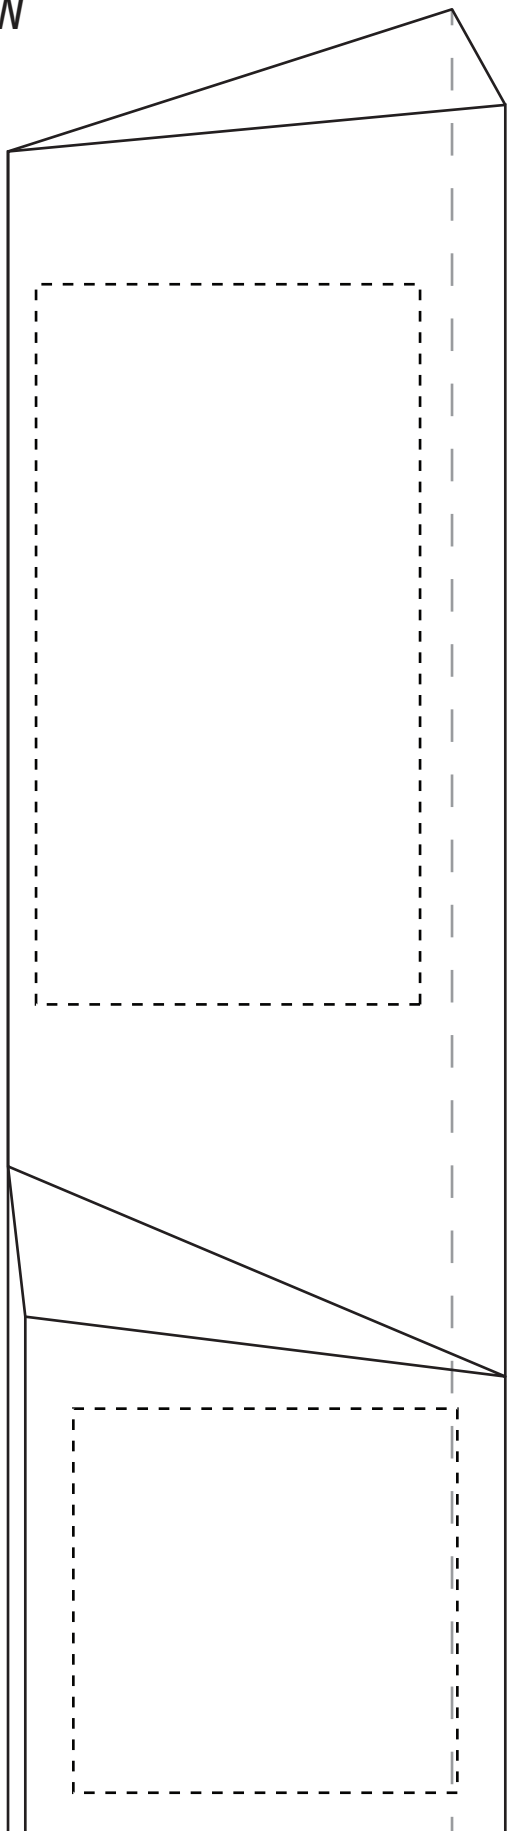

#1092 FRONT/BACK ETCHED

MAXIMUM ETCHING AREA

TOP 3.75"H X 2"W

BOTTOM 2"H x 2"W

← BACK ETCHED

← FRONT ETCHED