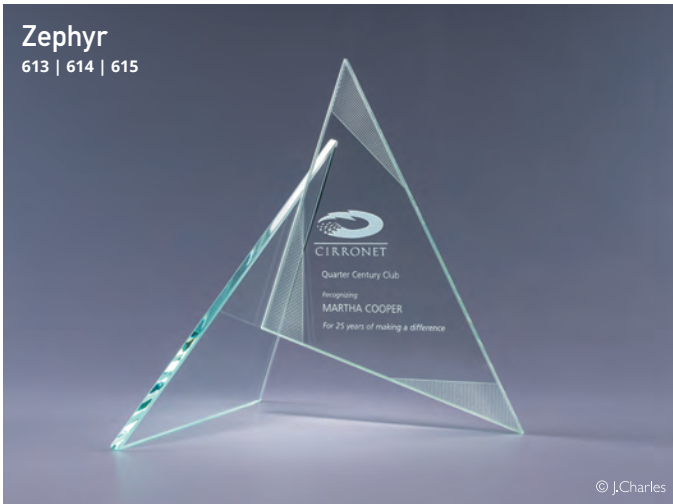

MATERIALS: Jade Crystal
IMPRINT TYPES: Deep Etch, Color-Fill, Digital Print
PACKAGING: Style C