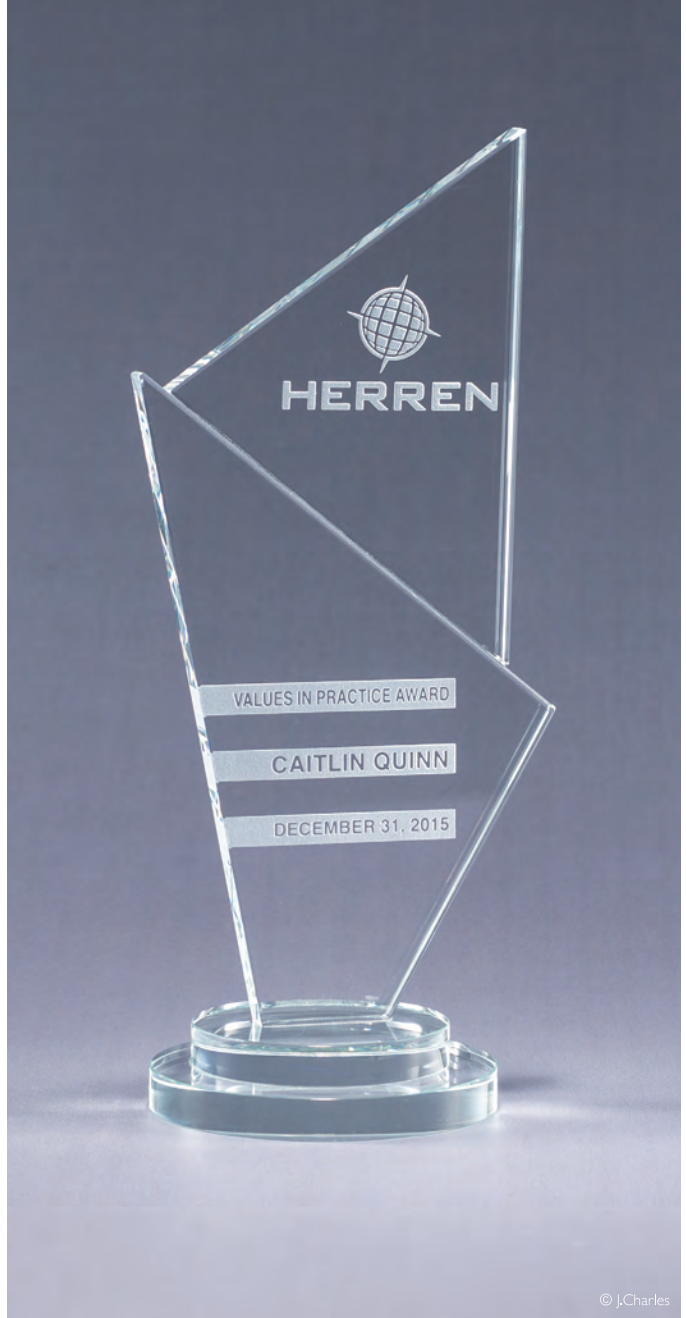

Apex
2338 | 2339

Red

© J.Charles

Blue

Clear

MATERIALS: Starphire Crystal, Color Optic Crystal
AVAILABLE COLORS: Blue, Clear, Red
IMPRINT TYPES: Deep Etch, Color-Fill, Digital Print
PACKAGING: Style C

Interplay
2760 | 2761