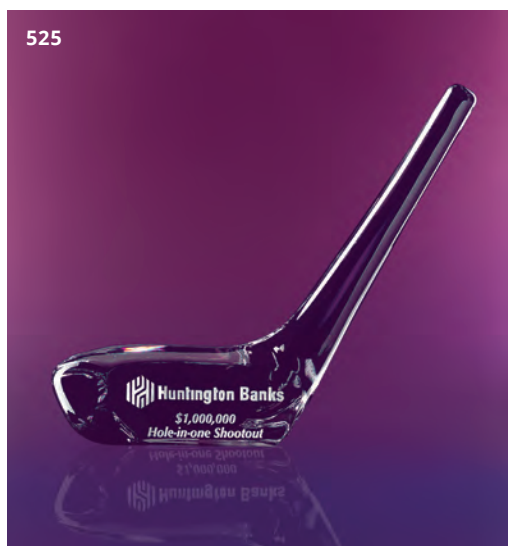

## Driver

**MATERIALS:**  
Machine-Made Glass

**IMPRINT TYPES:**  
Deep Etch  
Color-Fill

**PACKAGING:**  
Style C

329 | 330

© J.Charles

525

SKU	DESCRIPTION	SIZE	DIMS (H" x W")	WEIGHT	1-5	6-24	25-99
329	Trio Vase	SM	10 x 5	4 lb	\$116.00	\$110.20	\$104.70
330	Trio Vase	LG	11.5 x 5	5 lb	\$136.00	\$129.20	\$122.75
525	Driver	-	5.5 x 4	2 lb	\$70.00	\$66.50	\$63.20