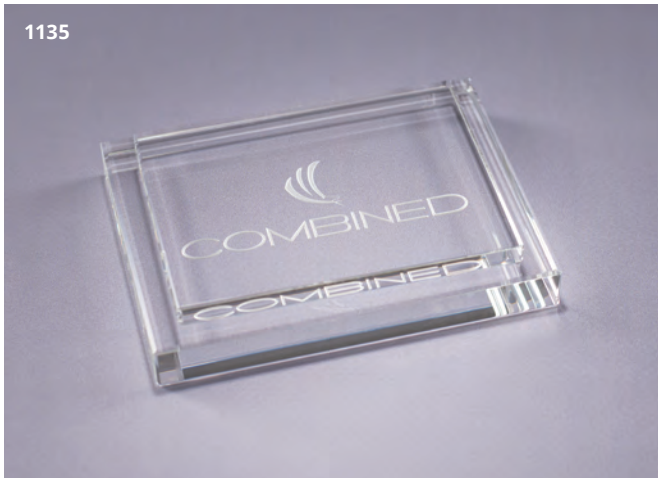

Arkitek Paperweight

MATERIALS: Optic Crystal

IMPRINT TYPES: Deep Etch, Color-Fill, Digital Print

PACKAGING: Style A