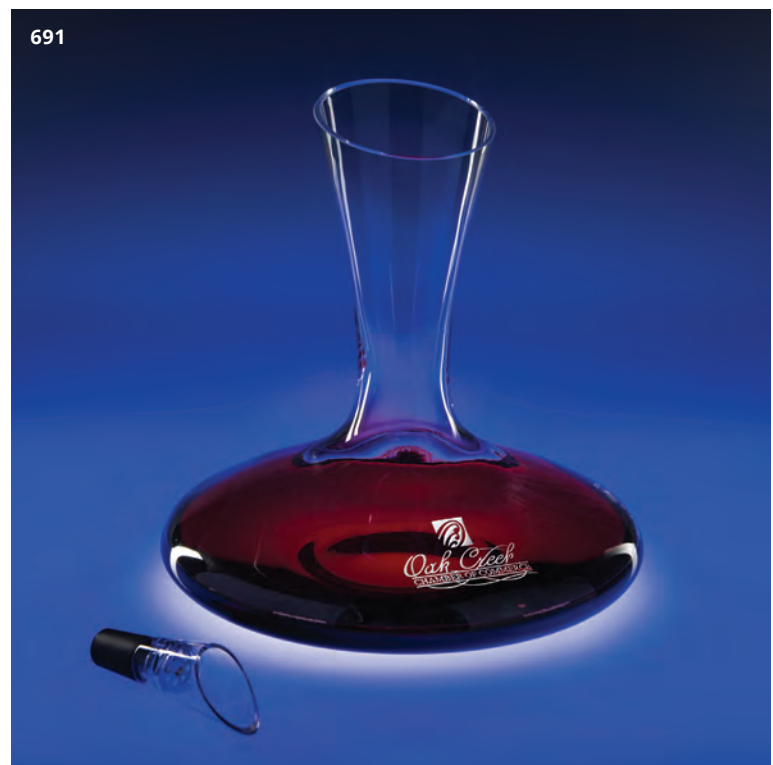

Renata Wine Decanter

MATERIALS: Hand-Blown Crystal

IMPRINT TYPES: Deep Etch

PACKAGING: Style E

DISHWASHER SAFE: No

ADDITIONAL INFO:
Wine pourer included for aerating your wine.

691