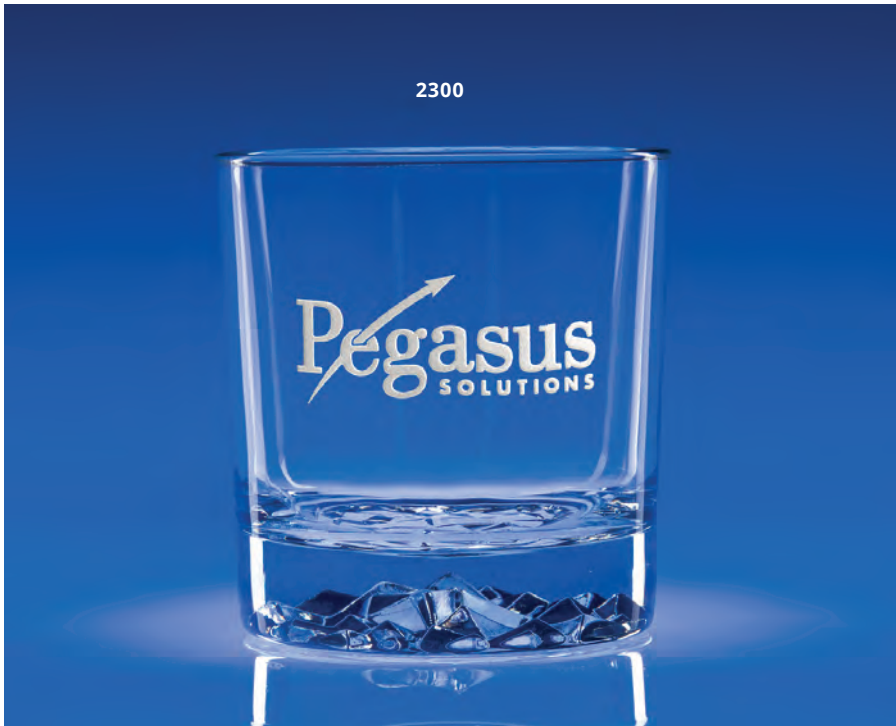

Arctic Cooler

MATERIALS: Machine-Made Glass

IMPRINT TYPES: Deep Etch

PACKAGING: Style B

DISHWASHER SAFE: Yes

BREAK RESISTANT: No

RIM STYLE: Beaded