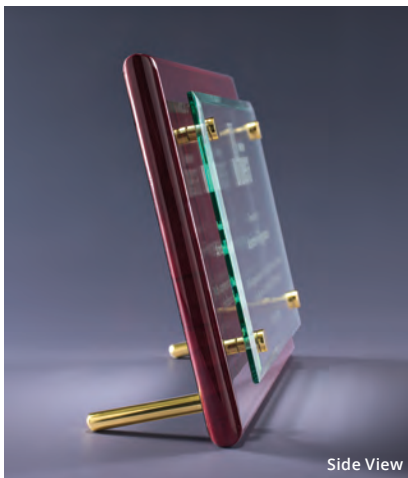

### Versa Plaques

MATERIALS: Wood, Jade Crystal

AVAILABLE COLORS: Black, Rosewood

IMPRINT TYPES: Deep Etch, Color-Fill, Digital Print

PACKAGING: Style C

Side View

3130 | 3131

Red