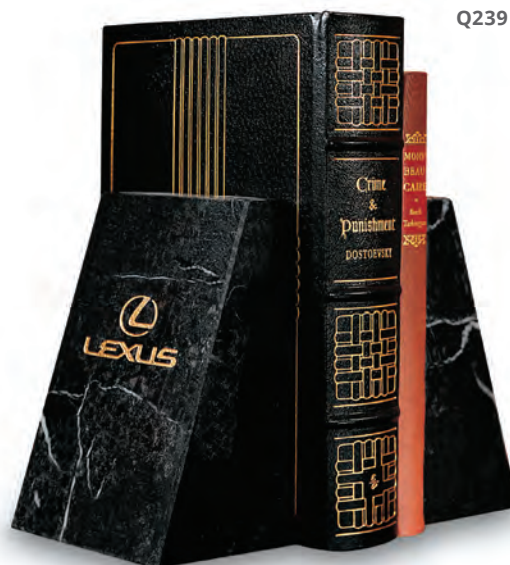

Q145

Bristol Bookends

MATERIALS: Marble, Cherry Wood

IMPRINT TYPES: Deep Etch, Color-Fill

PACKAGING: Style C

Omni Bookends

MATERIALS: Marble

IMPRINT TYPES: Deep Etch, Color-Fill

PACKAGING: Style D

Q239

Q205

Colonnade Bookends

MATERIALS: Marble

IMPRINT TYPES: Deep Etch, Color-Fill

PACKAGING: Style D

SKU	DESCRIPTION	DIMS (H" x W")	WEIGHT	1-5	6-24	25-99	3C
Q145	Bristol Bookends	7.75 x 6	10 lb	$184.00	$174.80	$166.10	
Q239	Omni Bookends	6 x 4	9 lb	$132.00	$125.40	$119.15	
Q205	Colonnade Bookends	7 x 5.5	11 lb	$157.00	$149.15	$141.70