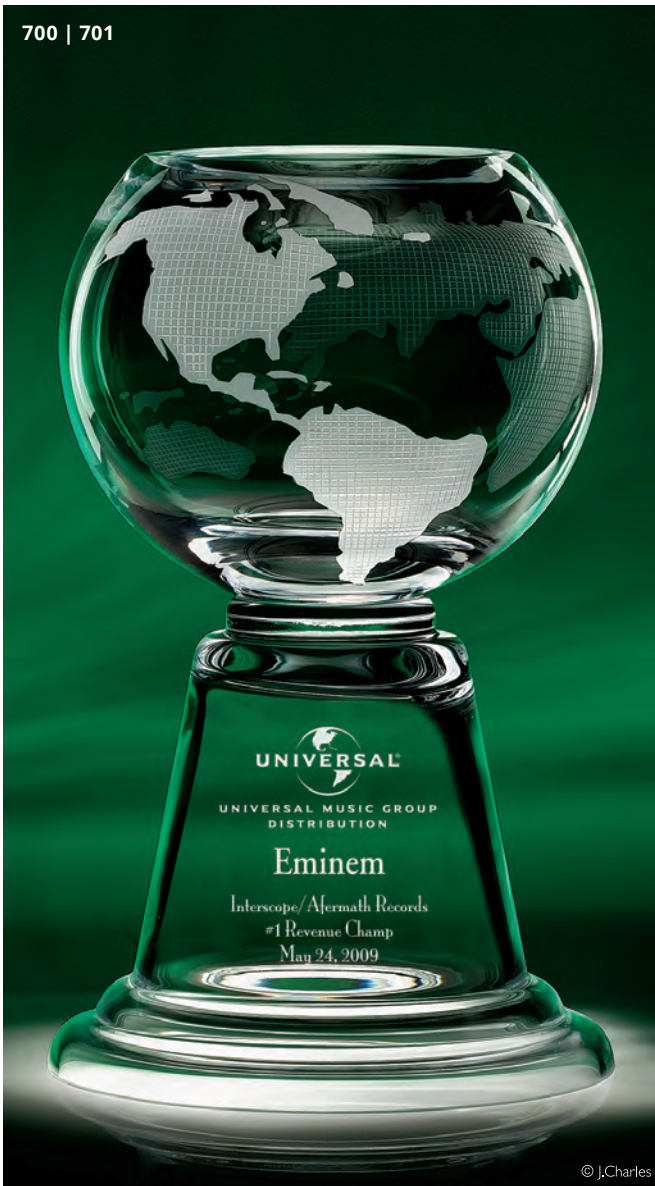

Grande Planet

MATERIALS: Hand-Blown Crystal

IMPRINT TYPES: Deep Etch, Color-Fill

PACKAGING: Style C

AVAILABLE BASES: SM: Honors Base (#2602, pg. 23)