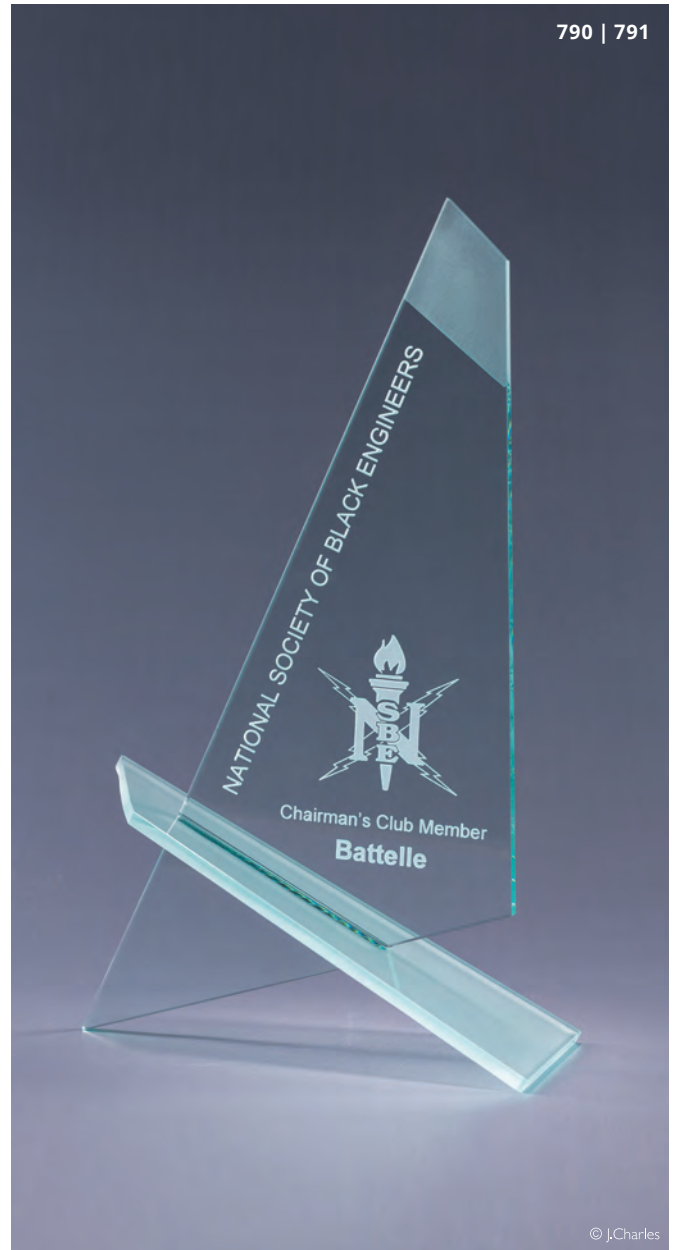

Vanguard

MATERIALS: Jade Crystal

IMPRINT TYPES: Deep Etch, Color-Fill

PACKAGING: Style D

SKU	DESCRIPTION	SIZE	DIMS (H" x W" x D")	WEIGHT	1-5	6-24	25-99	3C
2447	Array	SM	9.25 x 4.25 x 3	1 lb	$92.00	$87.40	$83.05	
2448	Array	LG	10.75 x 4 x 1.75	2 lb	$100.00	$95.00	$90.25	
790	Vanguard	SM	10 x 6.5 x 2.75	2 lb	$96.00	$91.20	$86.65	
791	Vanguard	LG	11.75 x 7.25 x 3.25	3 lb	$106.00	$100.70	$95.65