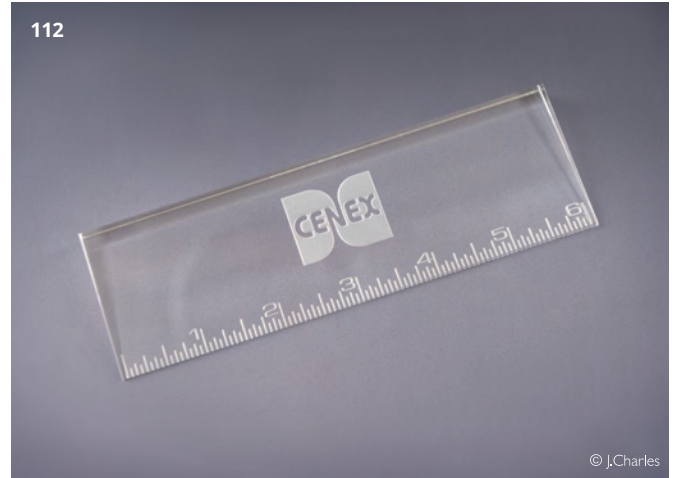

### Ellipse Paperweight

MATERIALS: Optic Crystal

IMPRINT TYPES: Deep Etch, Color-Fill, Digital Print

PACKAGING: Style A