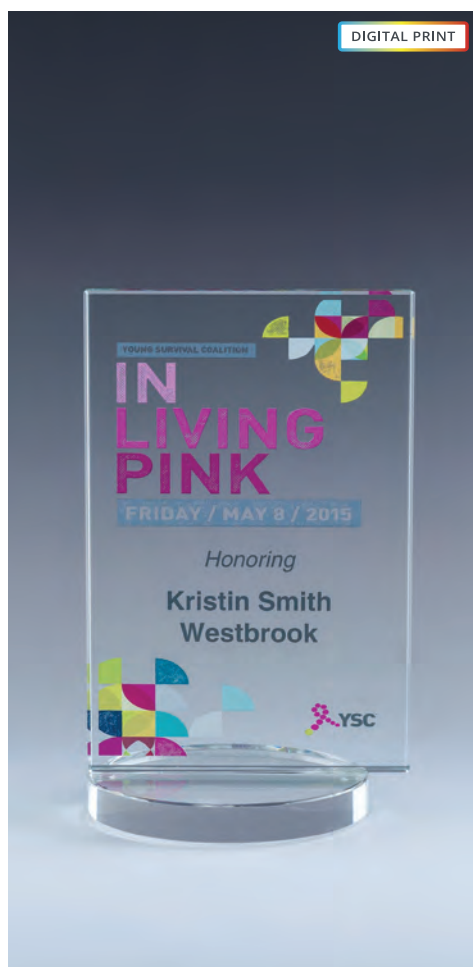

Avante

MATERIALS:
Starphire Crystal

IMPRINT TYPES:
Deep Etch
Color-Fill
Digital Print

PACKAGING:
Style C

724 | 725 | 726

SKU	DESCRIPTION	SIZE	DIMS (H" x W")	WEIGHT	1-5	6-24	25-99	3C
724	Avante	SM	5.5 x 4	2 lb	$144.00	$136.80	$130.00	
725	Avante	MD	6.5 x 4	3 lb	$161.00	$152.95	$145.35	
726	Avante	LG	7.5 x 5	4 lb	$178.00	$169.10	$160.65	

No Setup Fees | No Personalization Fees | No Copy Change Fees