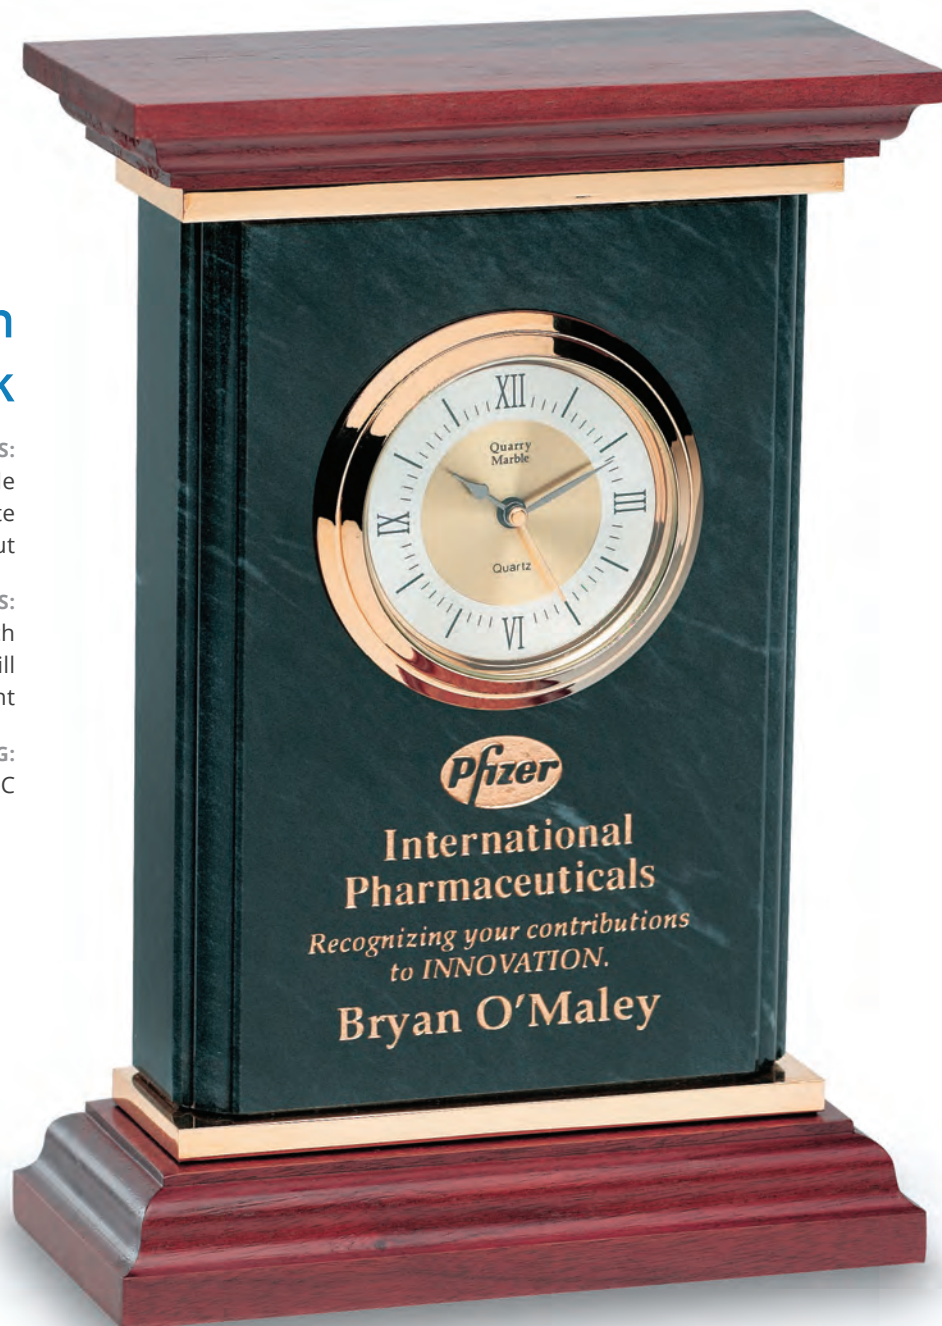

Q248

Quantum Clock

MATERIALS:
Black Marble
Gold Plate
Walnut

IMPRINT TYPES:
Deep Etch
Color-Fill
Digital Print

PACKAGING:
Style C

SKU	DESCRIPTION	DIMS (H" x W")	WEIGHT	1-5	6-24	25-99	3C
Q248	Quantum Clock	9 x 6.5	8 lb	$194.00	$184.30	$175.10