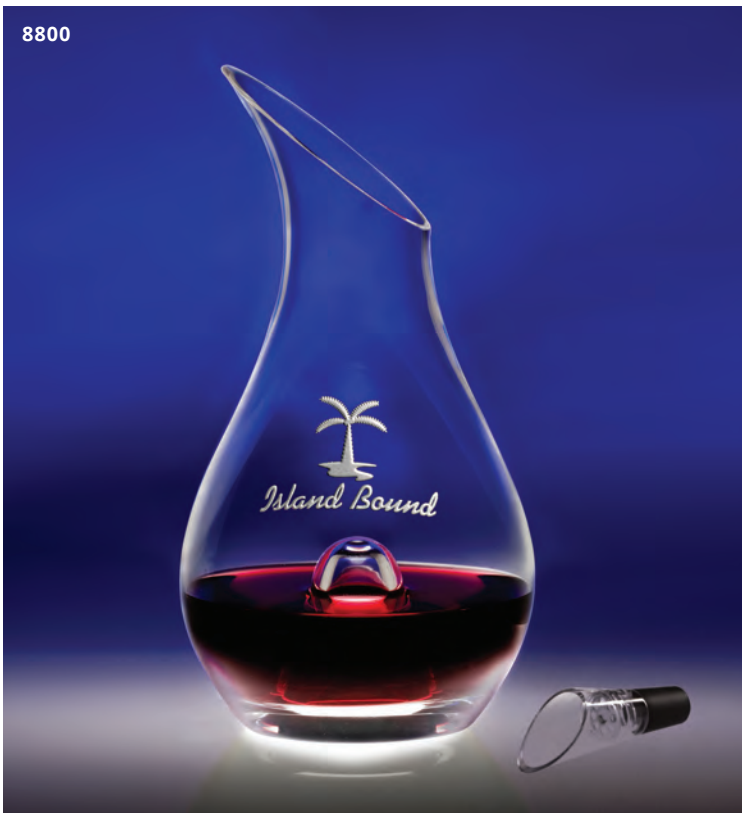

8800

Essence Wine Decanter

MATERIALS: Hand-Blown Crystal

IMPRINT TYPES: Deep Etch

PACKAGING: Style E

DISHWASHER SAFE: No

ADDITIONAL INFO: Wine pourer included for aerating your wine.