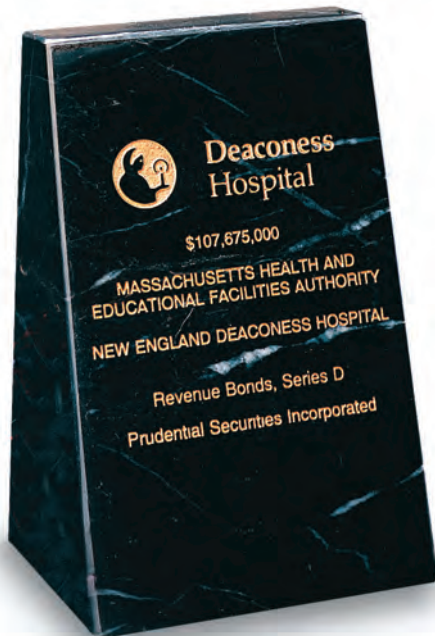

Q240

Berkeley

MATERIALS: Marble

IMPRINT TYPES: Deep Etch, Color-Fill

PACKAGING: Style C

Q204