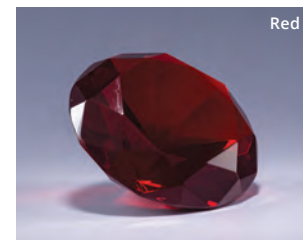

# Diamond Spire

**MATERIALS:**  
Optic Crystal, Color Optic Crystal

**AVAILABLE COLORS:**  
Amber, Blue, Clear, Green, Red

**IMPRINT TYPES:**  
Deep Etch, Color-Fill

**PACKAGING:**  
Style E

SKU	DESCRIPTION	DIMS (H" x W")	WEIGHT	1-5	6-24	25-99	3C
1010	Diamond Spire	9.25 x 4.25	7 lb	\$172.00	\$163.40	\$155.25	