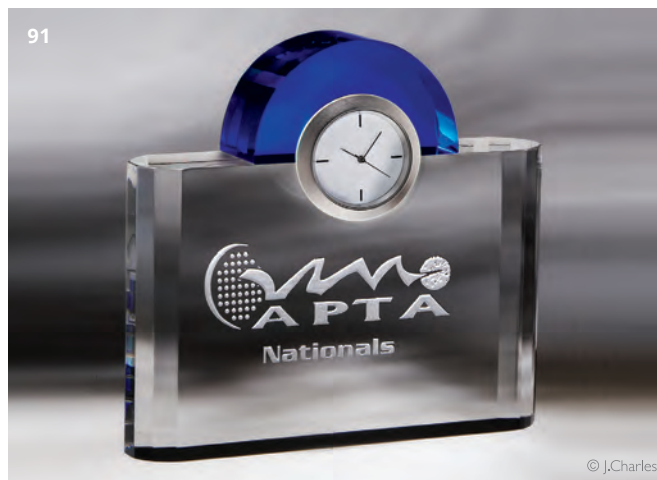

Synergy Arch Clock

MATERIALS: Marble, Cherry Wood

IMPRINT TYPES: Deep Etch, Color-Fill, Digital Print

PACKAGING: Style D

91