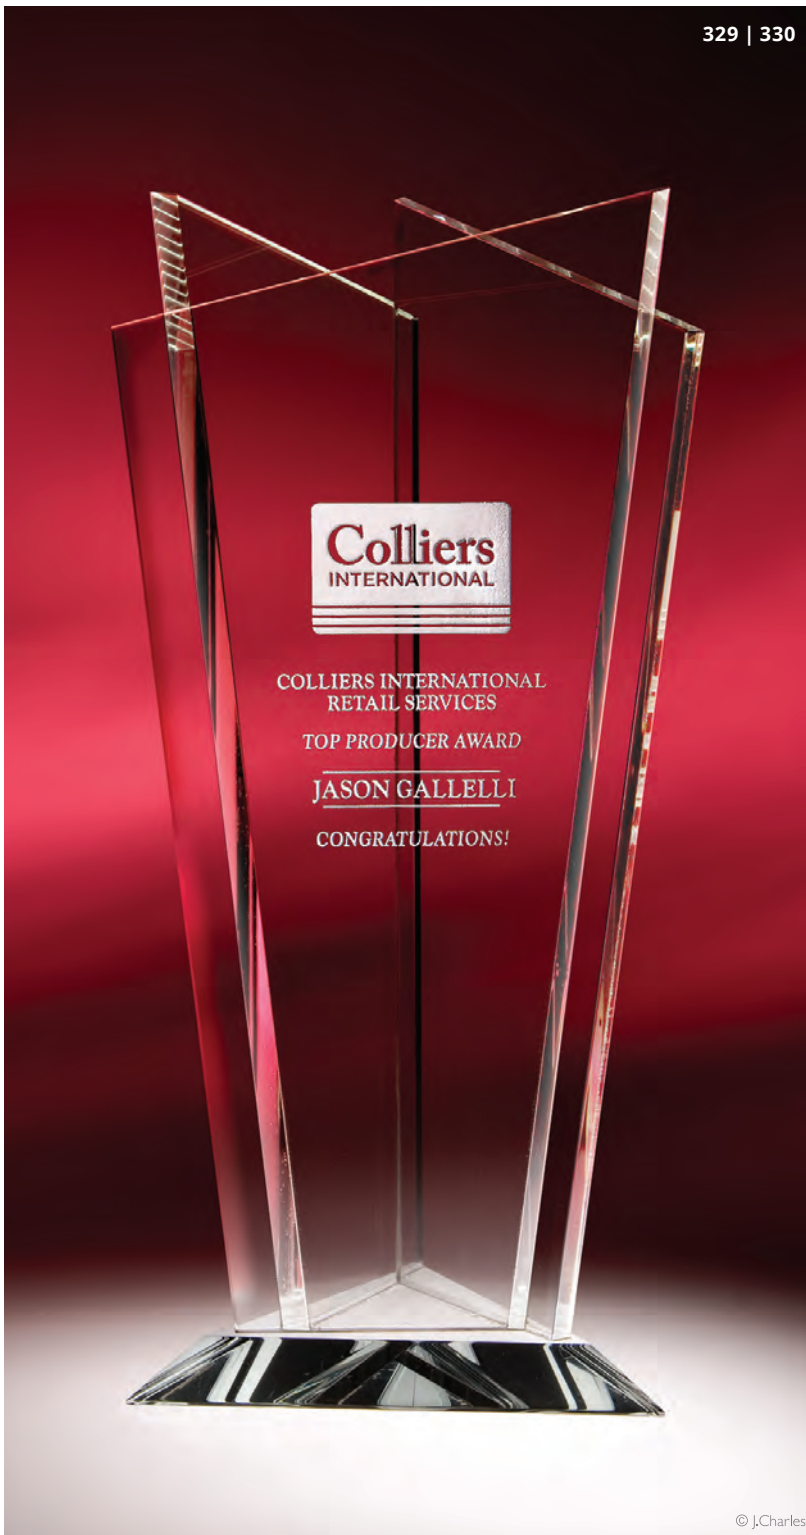

Trio Vase

MATERIALS:
Starphire Crystal

IMPRINT TYPES:
Deep Etch
Color-Fill

PACKAGING:
Style E

Driver

MATERIALS:
Machine-Made Glass

IMPRINT TYPES:
Deep Etch
Color-Fill

PACKAGING:
Style C

329 | 330

© J.Charles