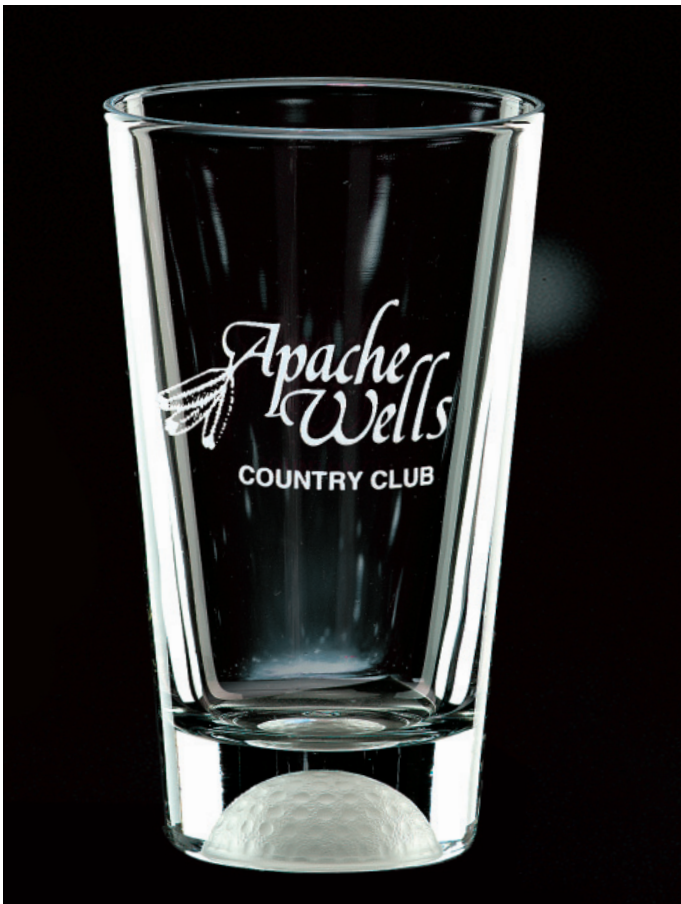

Player's Cache

Crowned with a crystal golf ball, our *Player's Cache* offers a personal touch. Take it home or use it at the office for storing tees, paperclips, mints, etc. For best appearance we recommend etching your inscription and logo as shown. Gift boxed. California residents please see Proposition 65 in our general information.

#4520	Player's Cache			
	6-24	25-99	100-250	
Deep Etch	52.00	49.40	46.90	(3C)
◆ Free copy change/personalization				
Dim: 2"H x 4"W		Max etch area: 1.125"H x 2.5"W		
Pkg: Style A (See pg 129)		Quality: Q106 (See pg 131)		Ship wt: 2 lbs.
California residents please see Proposition 65 in our general information.				

Fairway Pub Glass

Toast to the 19th hole with our distinctive *Fairway Pub Glass*, featuring an etched golf ball rising within its sham. A great idea for commemorating your event.

#620	16 oz Fairway Pub Glass			Set/4	
	6-49	50-99	100-249	250-1000	
Deep Etch	50.00	45.00	40.50	38.50	(ABCC)
Dim: 6.25"H x 3.25"W		Max etch area: 2"H x 2.5"W			
Pkg: Style B (See pg 129)		Quality: Q113 (See pg 131)		Ship wt: 4 lbs.	